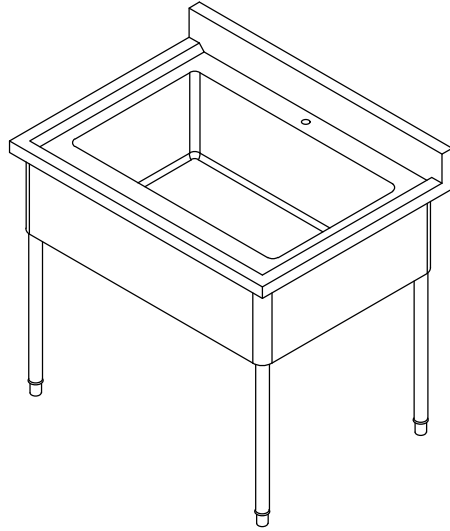

PO SINK

TOP VIEW

FRONT VIEW

SIDE VIEW

DESCRIPTION

Code Item

PS-10

Main Function

**Dimension in mm
(W x D x H)**

1000 x 750 x 850/950

Net Weight

33 Kg

Capacity

135 L

Features

Pot Sink Capacity, Adjustable Feet