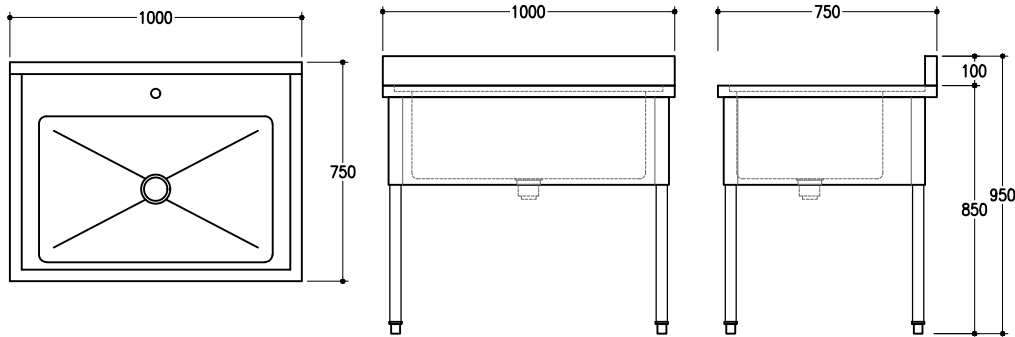

PO SINK

TOP VIEW

FRONT VIEW

SIDE VIEW

DESCRIPTION

Code Item

PS-10

Main Function

**Dimension in mm
(W x D x H)**

1000 x 750 x 850/950

Net Weight

33 Kg

Capacity

135 L

Features

Pot Sink Capacity, Adjustable Feet